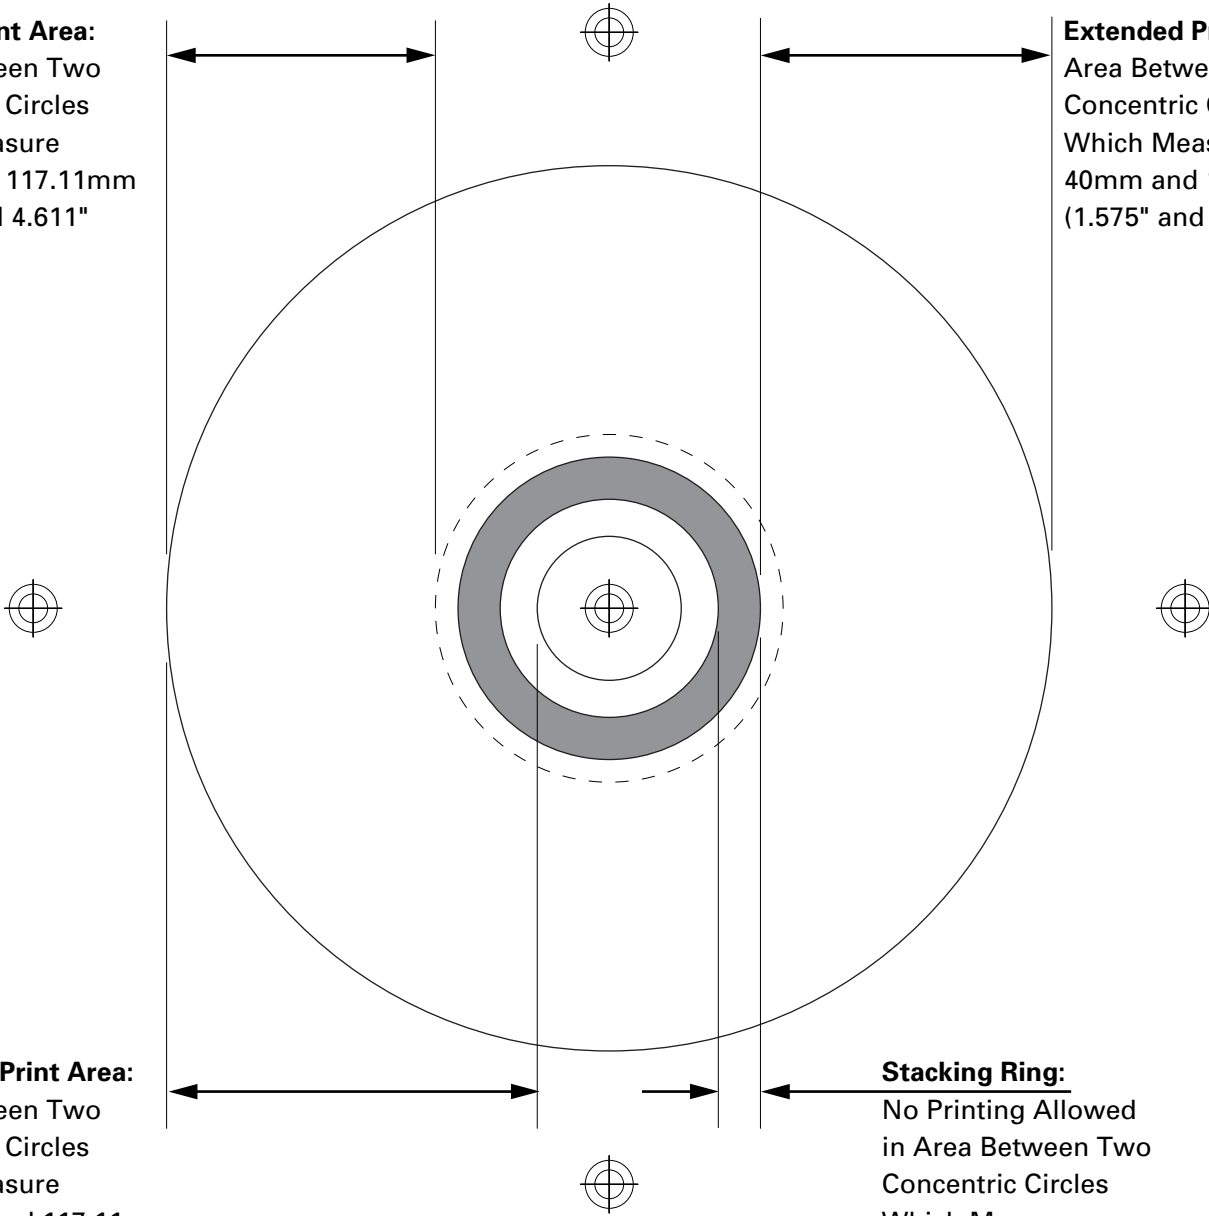

ETCHED MEDIA CORPORATION

STANDARD DVD-R

DVD-R TEMPLATE

Typical Print Area:

Area Between Two Concentric Circles Which Measure 46mm and 117.11mm (1.811" and 4.611" Diameter)

Extended Print Area:

Area Between Two Concentric Circles Which Measure 40mm and 117.11mm (1.575" and 4.611" Diam.)

Maximum Print Area:

Area Between Two Concentric Circles Which Measure 19.05mm and 117.11mm (.750" and 4.611" Diameter), Excluding the Stacking Ring Area

Stacking Ring:

No Printing Allowed in Area Between Two Concentric Circles Which Measure 28.86mm and 40mm (1.136" and 1.575" Diameter)